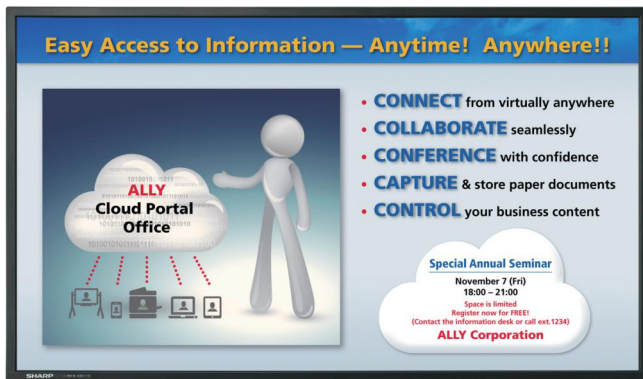

Sharp have created a new series of robust and easy to use professional monitors that are ideal for a wide range of applications including retail shops, hospitality, reception areas, lobbies and other corporate and public spaces. This brand new PN-Y 42" (106.7 cm) is designed for prolonged display application and is supported by an embedded USB media player – no need for extra hardware or software –thus; making displaying your messages and videos as easy as 1, 2, 3. As a hassle free solution with excellent image and sound quality, the PN-Y425 sets a new standard for easy and reliable display signage used anytime and anywhere.